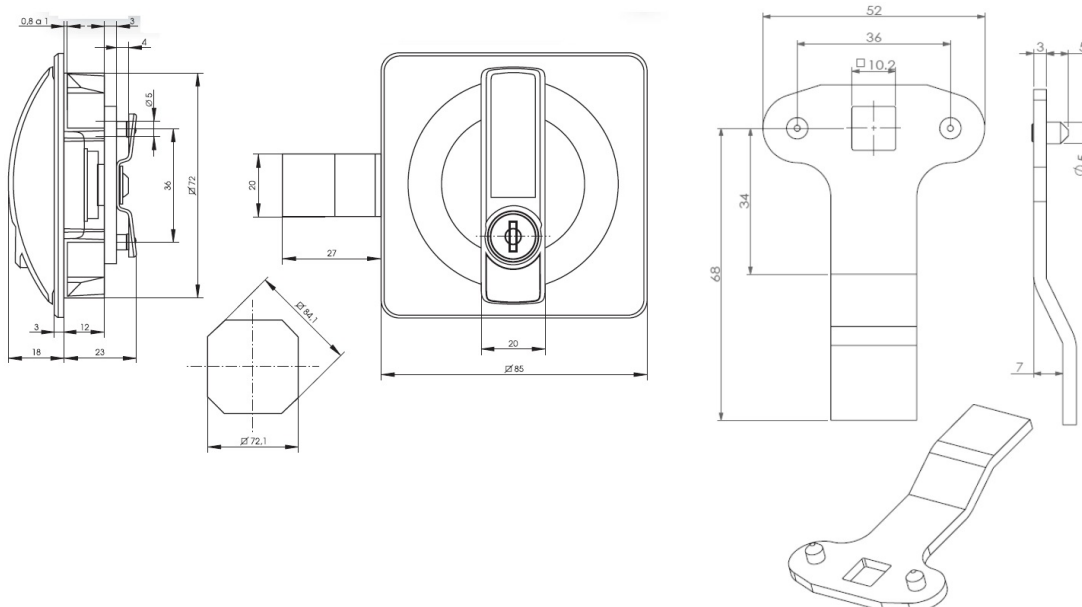

PRODUCT SHEET

Description:

Locker Handle M175 Square, All Black, #J11, Cam No. H08, Round Metal Key SISO, Master Key System J#11

Item number:

14.08.019-0

Units	Box	Carton	HS Code	Barcode
Pcs.	4	80	8301300000	
5704866044769				